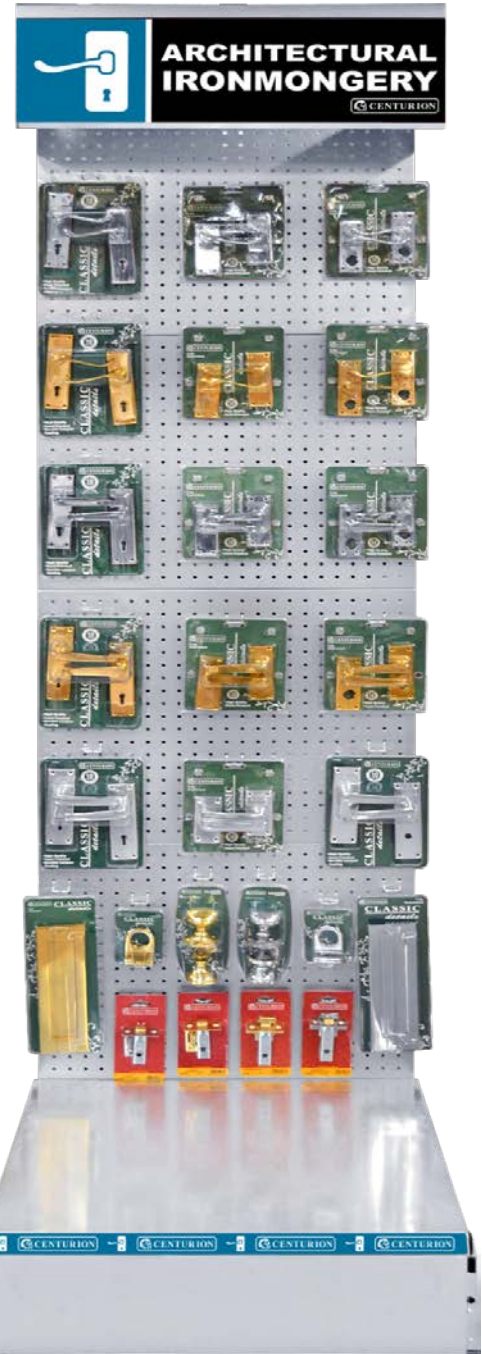

# DOOR FURNITURE

Order Code: M/KIT32-DOOR02

Code	Description	Qty	Barcode
<b>Victorian Brass Furniture</b>			
VB01P	140mm Straight Lever Lock Handle	3	5015397103406
VB02P	100mm PB Straight Lever Latch Handle	3	5015397104847
VB43P	100mm PB Straight Privacy Furniture	3	5015397211217
VB34P	140mm PB Scroll Lever Lock Handle	3	5015397105431
VB35P	100mm PB Scroll Lever Latch Handle	3	5015397105448
VB83P	100mm PB Scroll Privacy Handle	3	5015397150493
VB85P	2" Rim Knob Set	3	5015397150332
VB03P	10" x 3" PB Letter Plate	3	5015397105394
VB09P	3" PB Cylinder Pull	3	5015397103420

<b>Victorian Chrome Furniture</b>			
VBC01P	Chromed Straight Lever Lock Handle	3	5015397442833
VBC02P	Chromed Straight Lever Latch Handle	3	5015397442857
VBC43P	Chromed Straight Privacy Furniture	3	5015397442871
VBC34P	140mm CP Scroll Lever Lock Handle	3	5015397211224
VBC35P	100mm CP Scroll Lever Latch Handle	3	5015397211231
VBC83P	Chromed Scroll Privacy Furniture	3	5015397442932
VBC06P	2 1/4" CP Mortice Knob	3	5015397211255
VBC03P	10" x 3" CP Letter Plate	3	5015397211262
VBC09P	3" CP Cylinder Pull	3	5015397211293

<b>Cambridge SAA Furniture</b>			
HK30P	153 x 43mm SAA Lever Lock	4	5015397114839
HK32P	89 x 43mm SAA Lever Latch	4	5015397114822
HK31P	153 x 43mm SAA Bathroom Furniture	4	5015397173898

<b>Tubular Latches</b>			
SP92P	2 1/2" NP Tubular Latch	5	5015397118967
SP94P	2 1/2" EB Tubular Latch	5	5015397108258
SP93P	3" NP Tubular Latch	5	5015397118974
SP95P	3" EB Tubular Latch	5	5015397108630

## Included FOC

Code	Description	Qty
M/KIT32-STAND	665 x 2200mm Perf Stand Black and Silver incl light box	1
HEAD-M/KIT32	Header Card For Door Furniture Merchandiser	1
HE71L	200mm (8") ZP Medium Duty Euroslot Pegboard Hook	25
PC07	Re-Order Cards	25